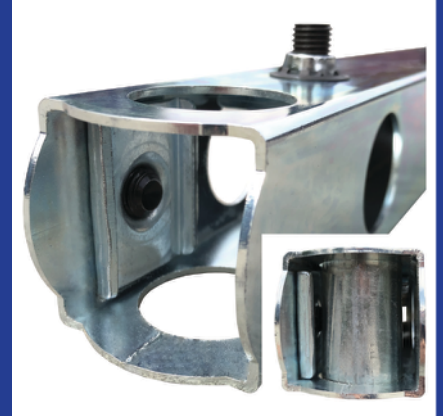

BMT Tire Racks

BERTELE
— METALLTECHNIK —

Tire Racks - Inexpensive directly from the manufacturer

The BMT tire racks convince with the proven and ingenious system of pipe holders and 1 inch pipes. Due to the solid components, the tire racks are **extremely stable and durable**.

Quality - Made in Germany

Gentle tire storage

Symbolic image to illustrate the stability

Extremely massive construction

Simple assembly due clamping system

Infinitely height adjustable

Rack width 2 meters
- for 2 sets of tires

Modularly expandable

Variants & Prices

BERTELE
— METALLTECHNIK —

- ▶ Load capacity per level
 - Single Rack: 250 kg
 - Double Rack / XL: 500 kg
- ▶ Max. tire diameter of opposite tires
 - Double Rack: 730 mm
 - Double Rack XL: 800 mm
- ▶ Storage capacity with an average tire width of 235 mm
- ▶ Racks from 7 levels on request