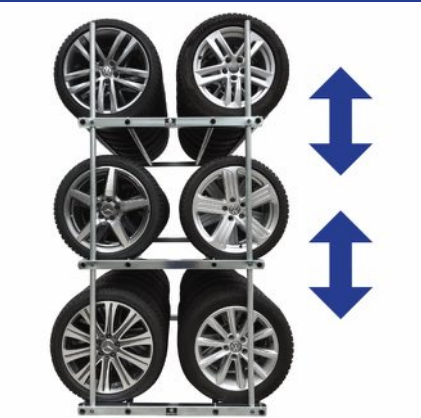

BMT Tire Racks

BERTELE
— METALLTECHNIK —

Tire Racks - Inexpensive directly from the manufacturer

The BMT tire racks convince with the proven and ingenious system of pipe holders and 1 inch pipes. Due to the solid components, the tire racks are **extremely stable and durable**.

Quality - Made in Germany

Gentle tire storage

Symbolic image to illustrate the stability

Extremely massive construction

Simple assembly due clamping system

Infinitely height adjustable

Rack width 2 meters
- for 2 sets of tires

Modularly expandable

Variants & Prices

BERTELE
— METALLTECHNIK —

- ▶ Load capacity per level
 - Single Rack: 250 kg
 - Double Rack / XL: 500 kg
- ▶ Max. tire diameter of opposite tires
 - Double Rack: 730 mm
 - Double Rack XL: 800 mm
- ▶ Storage capacity with an average tire width of 235 mm
- ▶ Racks from 7 levels on request